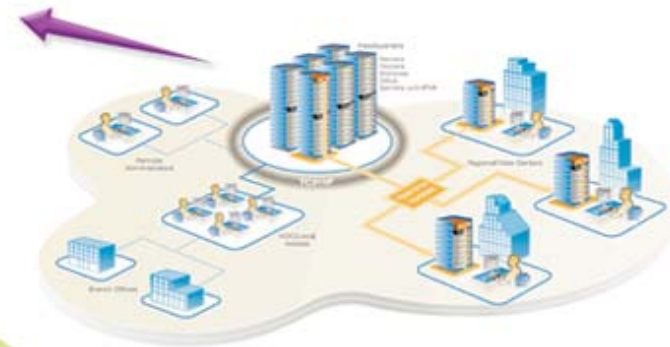

Data Centers Administrator / User

DSView® 3 Management Solution with Power Manager

Management of a Heterogeneous Environment
Track • Monitor • Measure • Report

Backup (Spokes)

Desktops

System Management

IT Lifecycle

- Discovery
- Inventory/IT Asset Management
- OS Imaging & Migration
- Application Virtualization
- Software Distribution
- Software License Monitoring
- Management Gateway
- Remote Control
- Problem Resolution
- Reporting & Dashboard

Endpoint Security Management

Device Protection

- Discovery
- Inventory
- Patch Management
- Host Intrusion Prevention
- Antivirus
- Audit & Compliance Enforcement
- Management Gateway
- Network Access Control
- Reporting & Dashboard

Data Centers

Blade Servers

MergePoint® SP Series
Service Processor Manager

MergePoint® SP Series
Service Processor Manager

ACS® Series
Serial Console Manager

DSR® Series
KVM over IP

PM Series
Power Manager

Virtual Servers